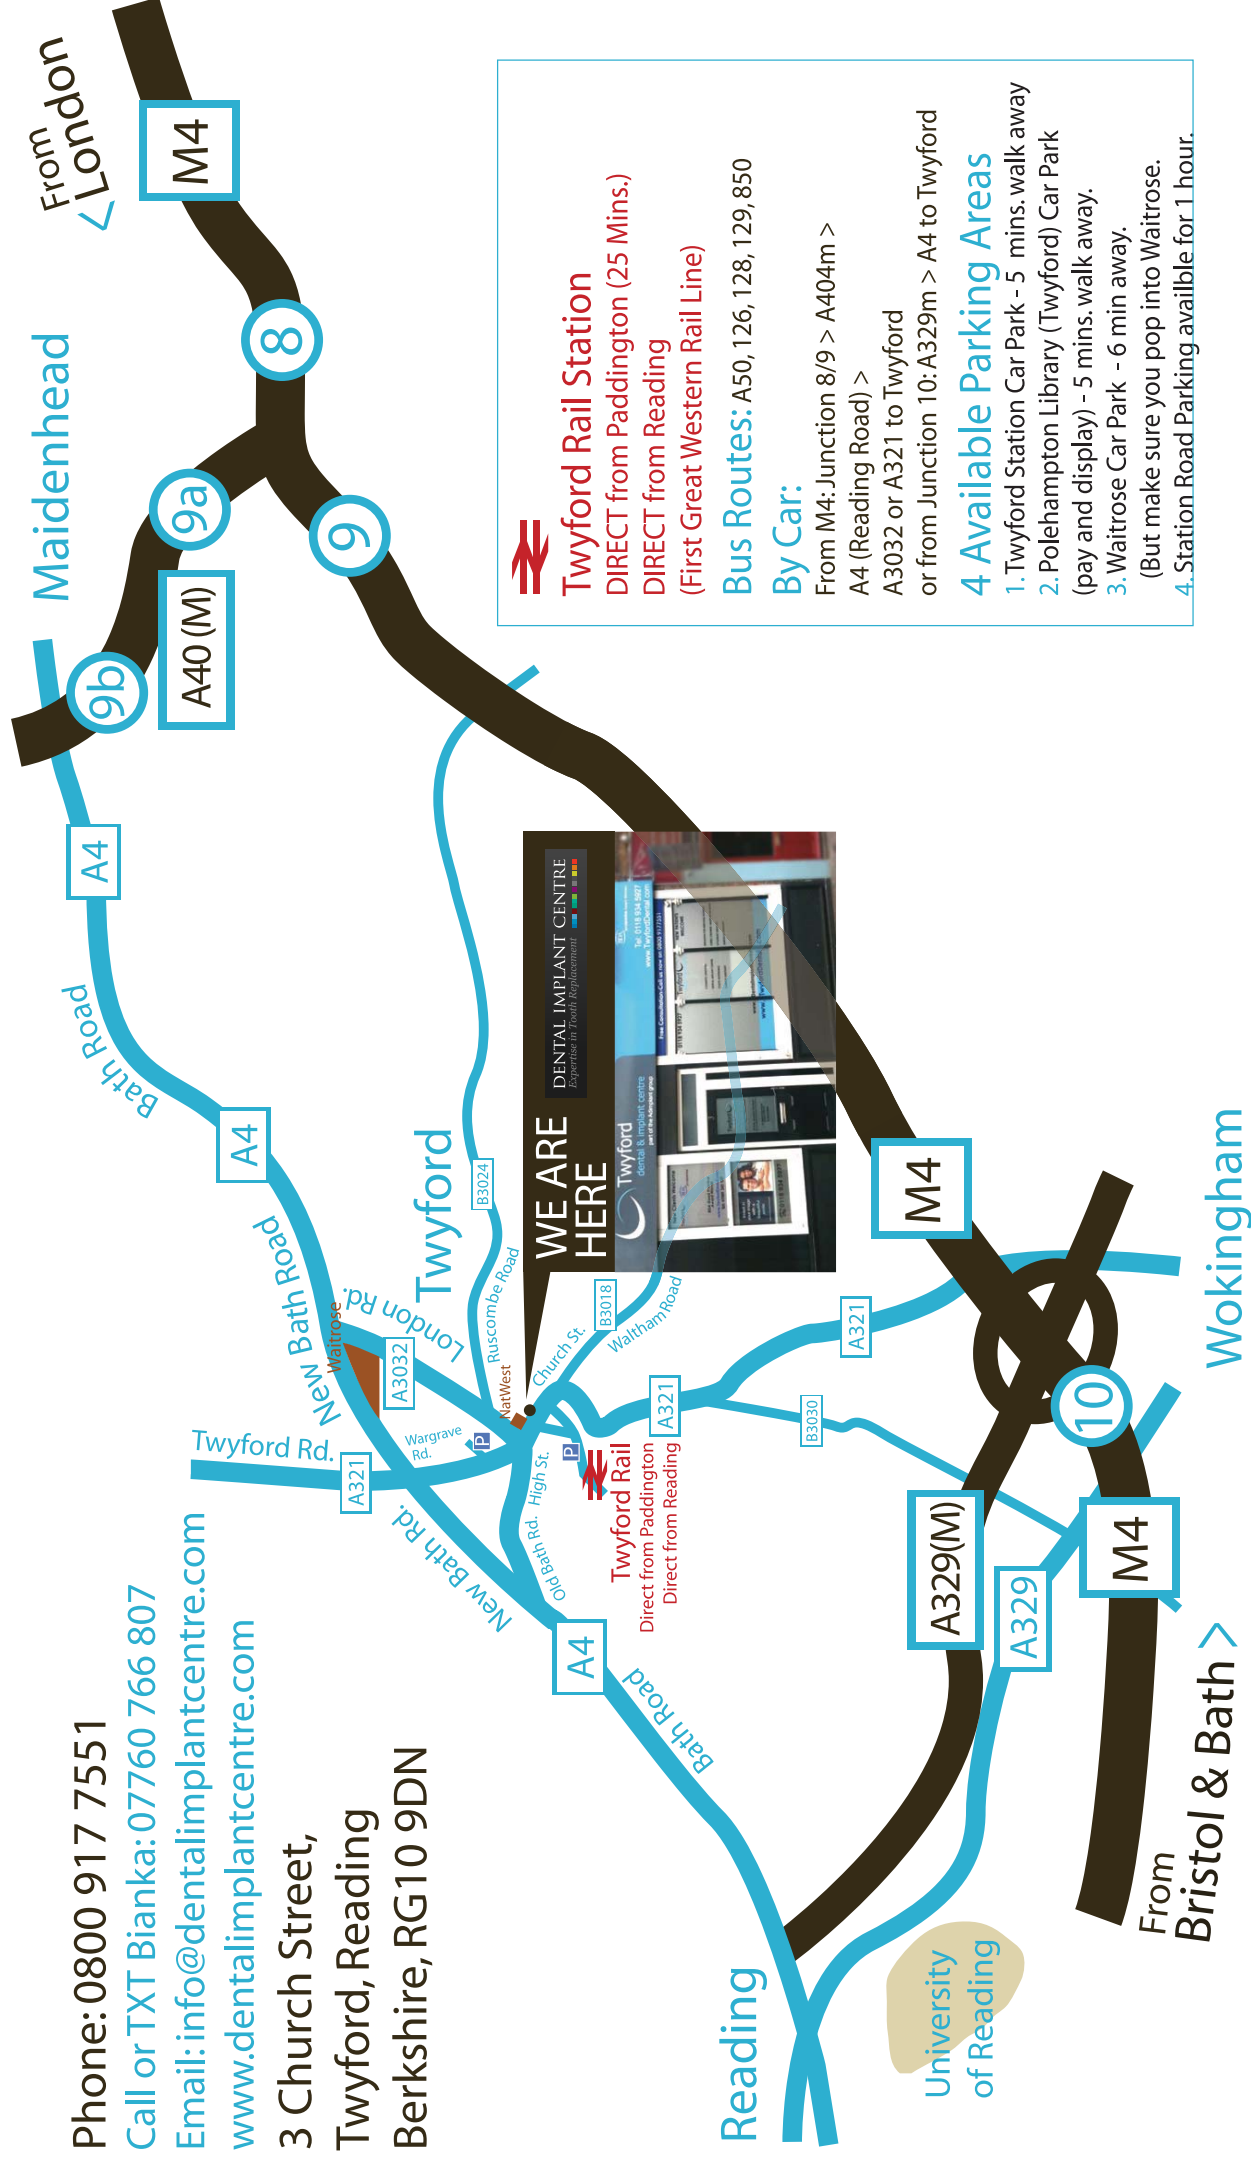

DENTAL IMPLANT CENTRE

Expertise in Tooth Replacement

Phone: 0800 917 7551

Call or TXT Bianca: 07760 766 807

Email: info@dentalimplantcentre.com

www.dentalimplantcentre.com

3 Church Street,
Twyford, Reading
Berkshire, RG10 9DN